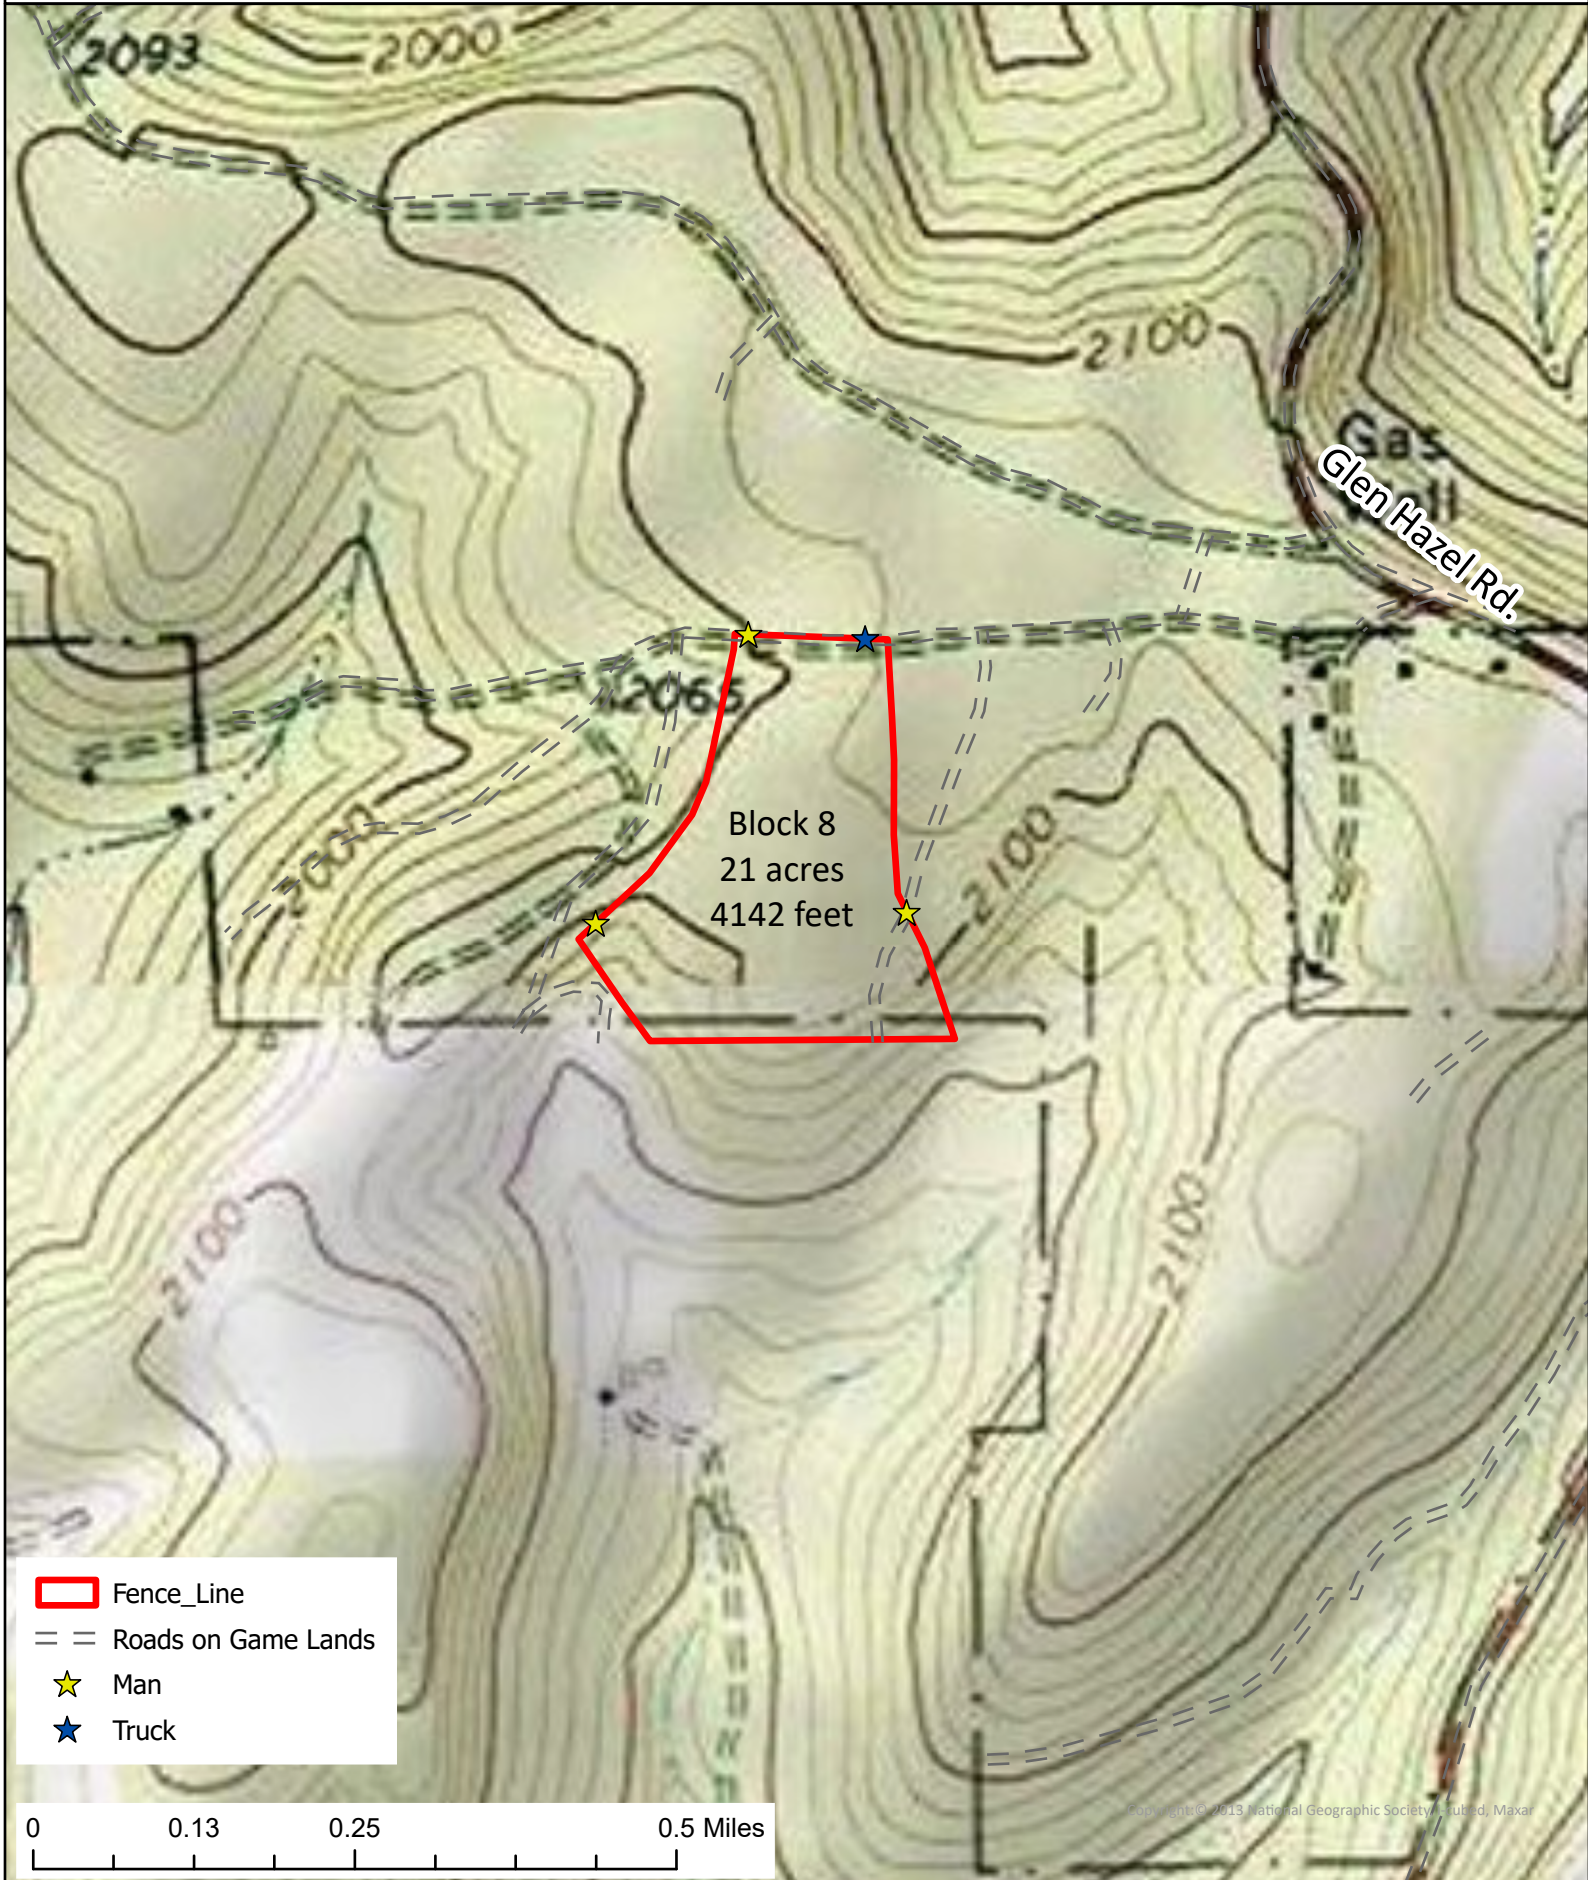

Standoff Block 8 Fence

State Game Land 025, Elk County, St. Mary's Township

Block 8
21 acres
4142 feet

- Fence_Line
- Roads on Game Lands
- Man
- Truck

Curry Run Road Fences FY 24
 SGL 87, Clearfield County PA
 193 acres, 47,941 feet

Legend

- Fences
- Stream
- - - Roads on Game Lands
- State Game Lands Boundary
- ★ Vehicle Gate
- ★ Man Gate

| Fence | Acres | Perimeter |
|-------------|-------|-----------|
| Curry Run 1 | 60 | 10530 |
| Curry Run 2 | 31 | 8234 |
| Curry Run 3 | 17 | 5760 |
| Curry Run 4 | 49 | 12263 |
| Curry Run 5 | 46 | 11154 |