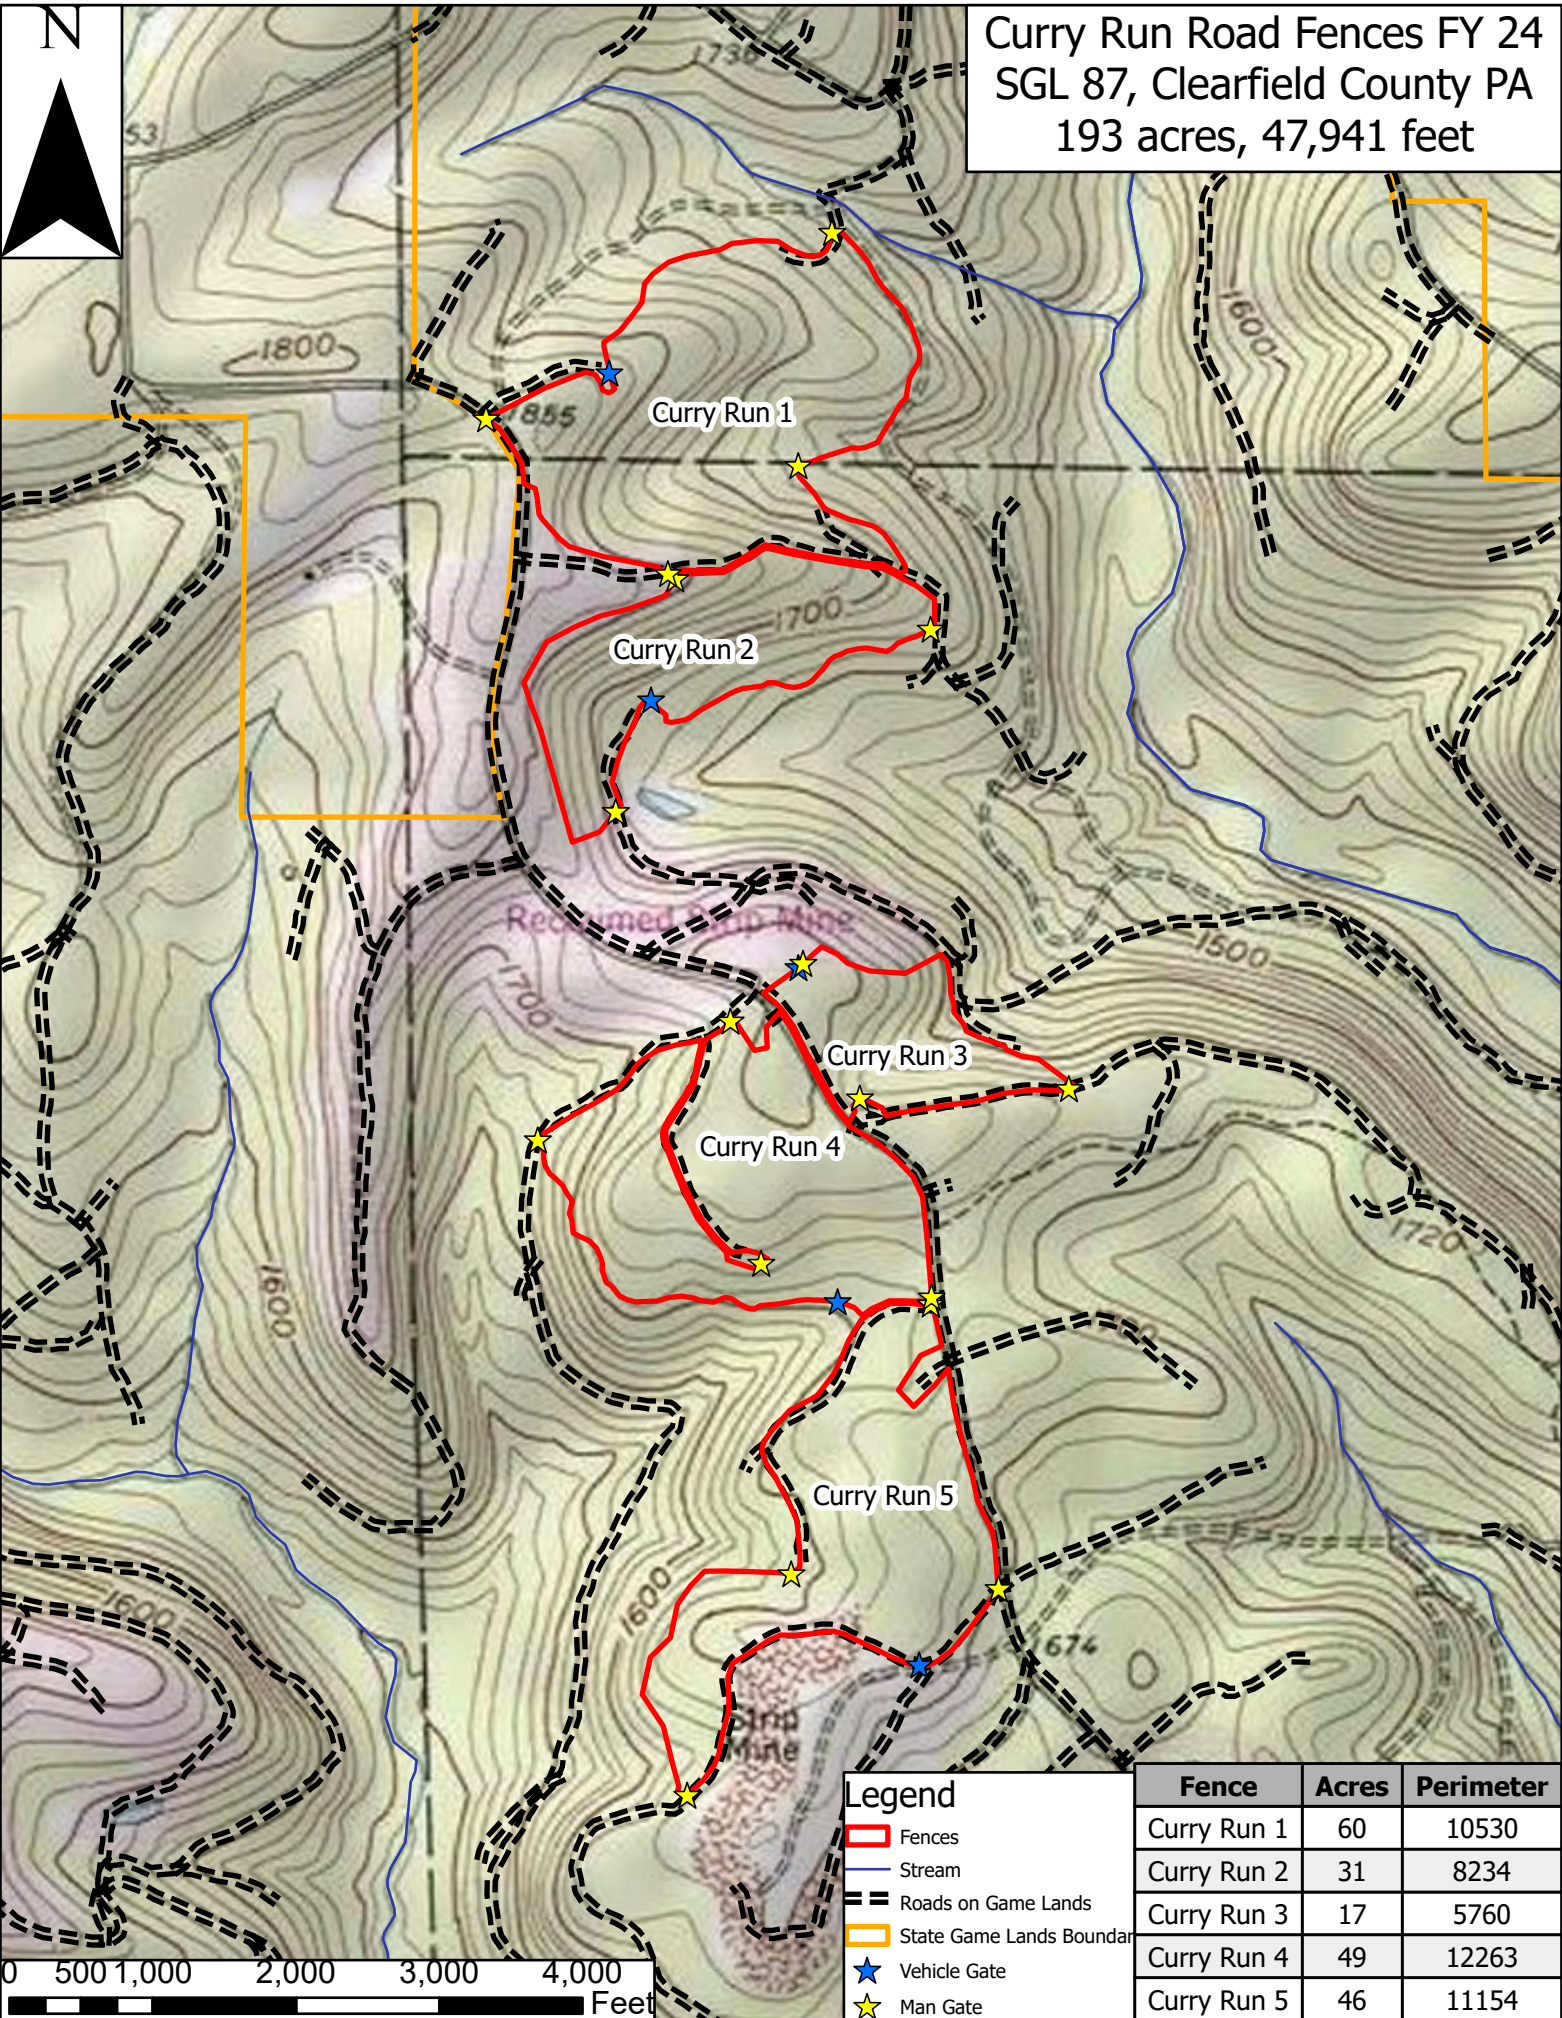

Standoff Block 8 Fence

State Game Land 025, Elk County, St. Mary's Township

Block 8
21 acres
4142 feet

- Fence_Line
- Roads on Game Lands
- Man
- Truck

Curry Run Road Fences FY 24
 SGL 87, Clearfield County PA
 193 acres, 47,941 feet

Legend

- Fences
- Stream
- - - Roads on Game Lands
- State Game Lands Boundary
- ★ Vehicle Gate
- ★ Man Gate

| Fence | Acres | Perimeter |
|-------------|-------|-----------|
| Curry Run 1 | 60 | 10530 |
| Curry Run 2 | 31 | 8234 |
| Curry Run 3 | 17 | 5760 |
| Curry Run 4 | 49 | 12263 |
| Curry Run 5 | 46 | 11154 |